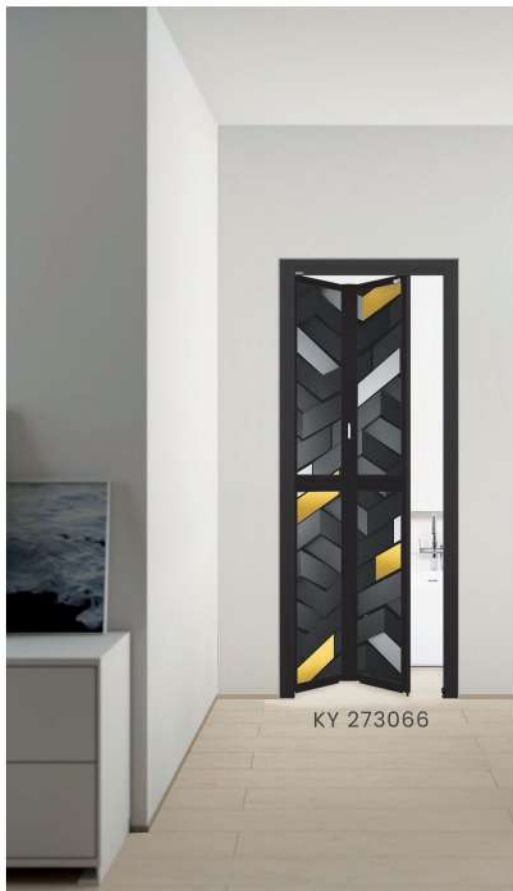

Boost Your Mood

WITH THE FRESH DESIGN

Brings design to the forefront, and makes it an apparent need in everyday life rather than being an afterthought and only something that makes things look nice.