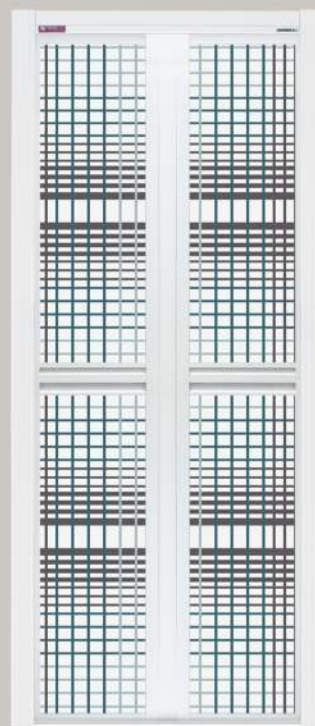

# Door design is another **uniquely**

*a good taste and style*

JU 105025

JU 105026

JU 105027

JU 105028

JU 105029