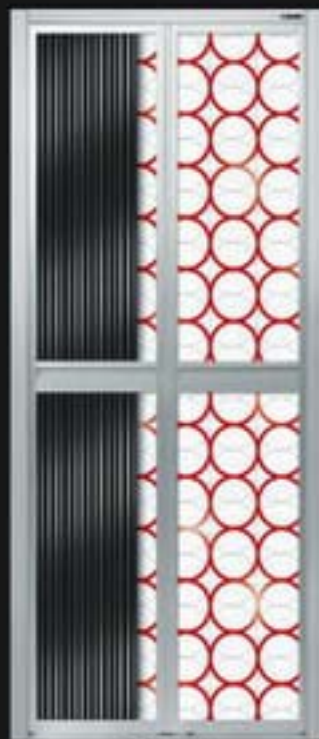

NEW YORK STYLE

CT 57083

Surface Beauty

Use one of these trendy materials for your home to give it modern, decoration edge.

TQ 57084

TQ 57085